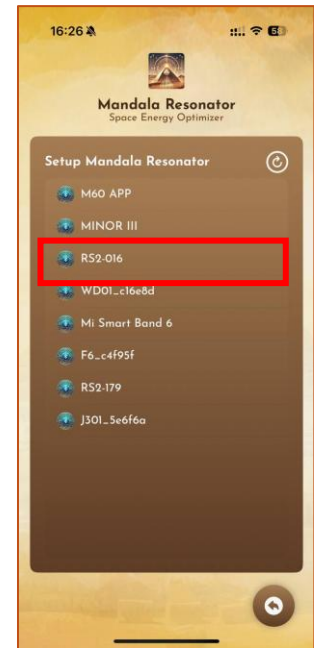

3.2 Pairing Bluetooth with Application

Tap the "Settings" icon at the bottom right, then select "Set Up Mandala Resonator". The app will search for nearby devices. Choose the displayed serial number to connect via Bluetooth.