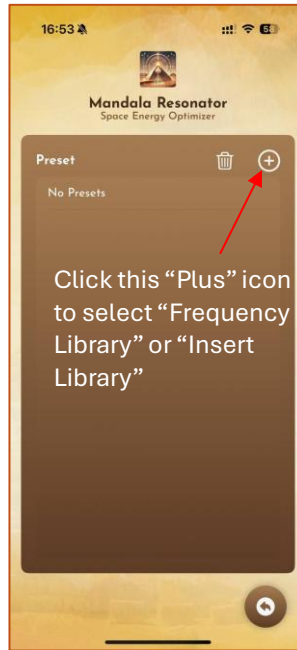

3.4 Preset

"Preset" allows users to customize frequency settings using the library or their own frequencies. Users can combine frequencies to create a preset.

3.4.1 Frequency Library