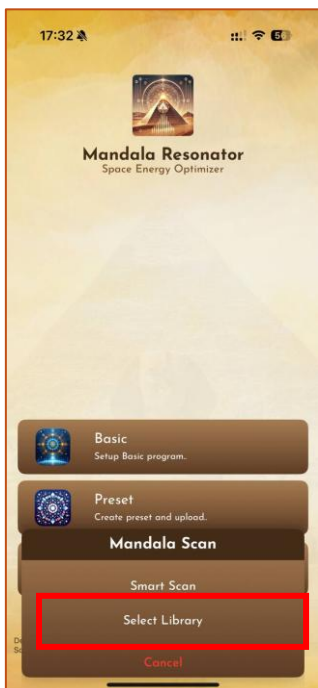

3.5.2 Select Library