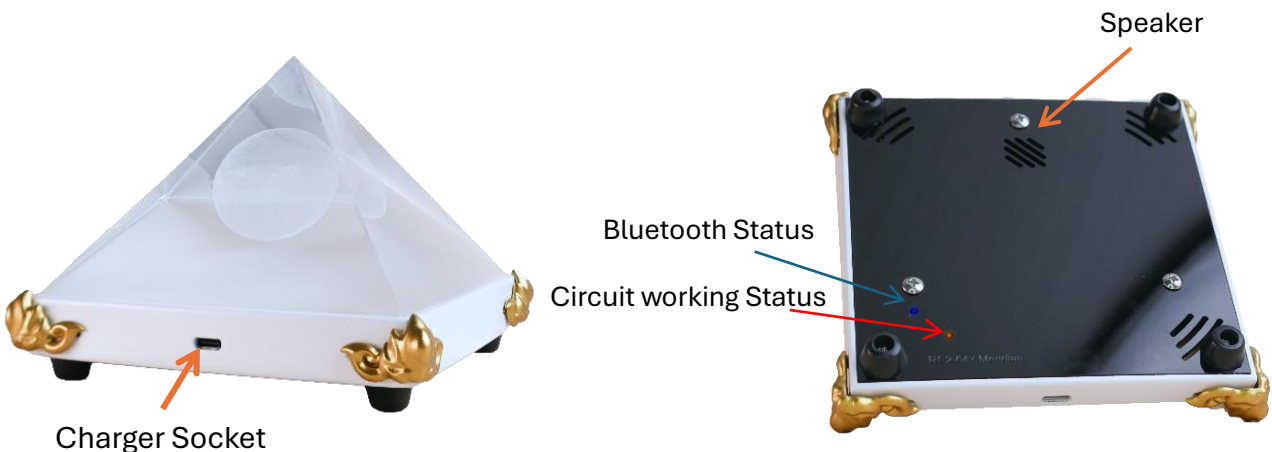

2. Technical Data

2.1 Specifications

Product name:	Mandala Resonator
Power supply:	Adapter 5V / 2A (Type-C USB)
Operating Voltage (logic level):	5V / 2A
Input Voltage (recommended):	5V / 2A
Input Voltage (limits):	5V / 2A
Bifilar coil frequency:	0 – 40MHz
Antenna PCB frequency:	2.4GHz
Speaker:	8 Ohm / 1W
Light:	Led RGB 200mW (4 lights)
Bluetooth:	JDY-23
Material:	Plastic and Copper
Length:	123.20 mm.
Width:	123.20 mm.
Height:	93.86 mm.
Weight:	540 g.

2.2 Overview and Function