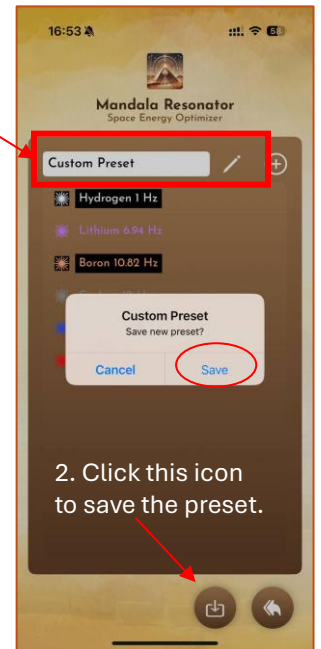

Select the frequency that you prefer to add to the preset, then click "Confirm".

3.4.2 Insert Frequency

3.5 Mandala Scan

To use Mandala Scan, first pair it via Bluetooth. Tap the "Settings" icon, select "Set Up Mandala Scan," and choose the displayed serial number to connect.