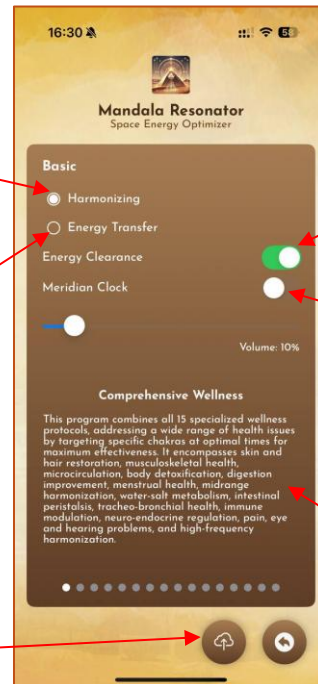

Energy Clearance
triggers a plasma burst to clear residual energy after each program.

Meridian Clock
schedules programs according to the body's natural organ cycles.

The descriptions of the 15 programs.

Click this icon to upload the "Basic Program".