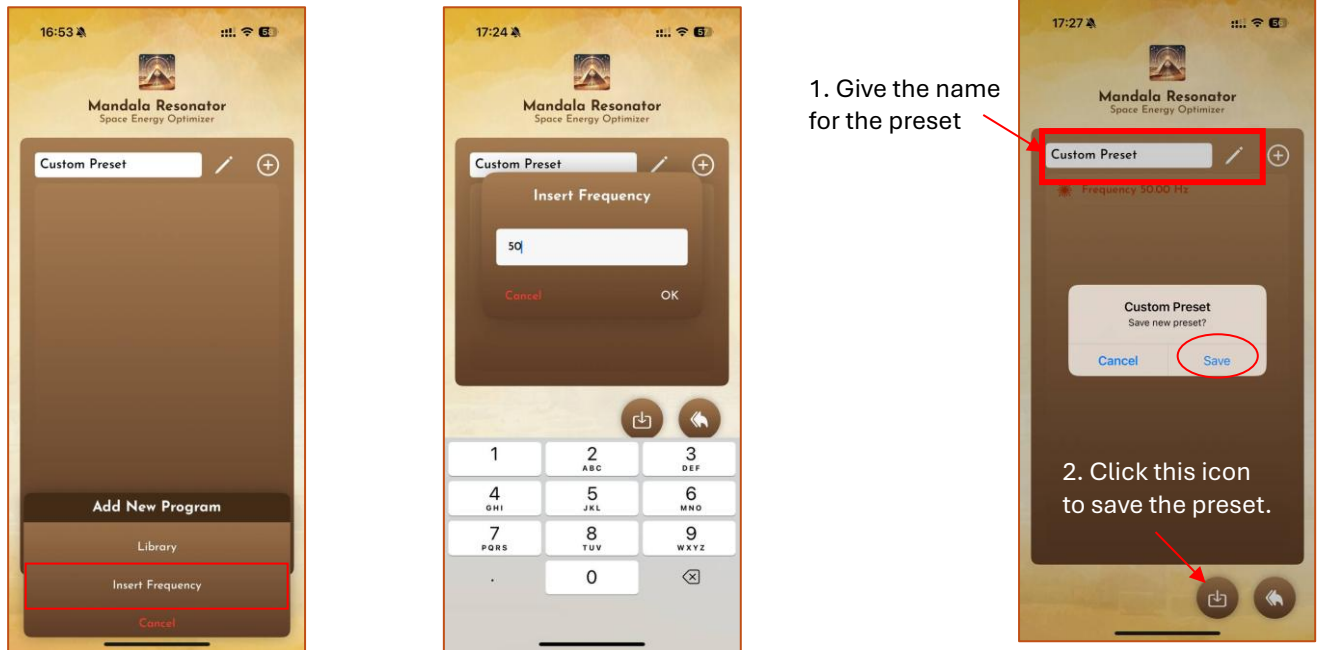

Select the frequency that you prefer to add to the preset, then click "Confirm".

3.4.2 Insert Frequency

3.5 Mandala Scan

To use Mandala Scan, first pair it via Bluetooth. Tap the "Settings" icon, select "Set Up Mandala Scan," and choose the displayed serial number to connect.