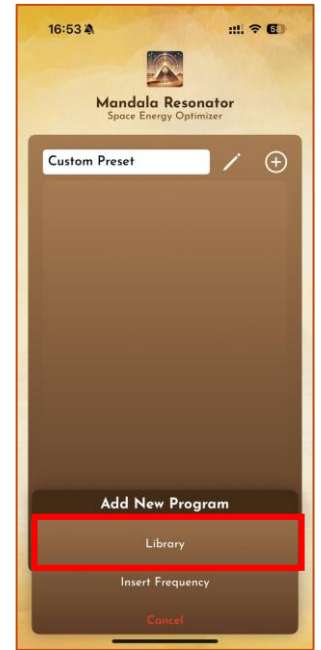

3.4 Preset

"Preset" allows users to customize frequency settings using the library or their own frequencies. Users can combine frequencies to create a preset.

3.4.1 Frequency Library