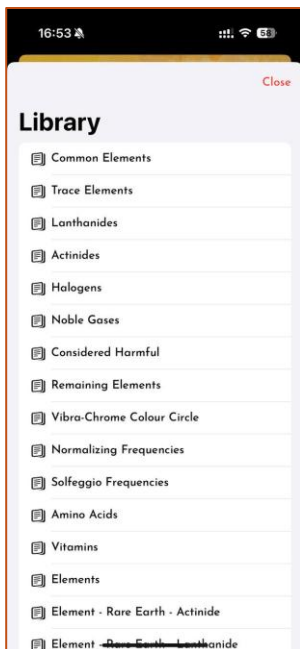

3.4 Preset

"Preset" allows users to customize frequency settings using the library or their own frequencies. Users can combine frequencies to create a preset.

3.4.1 Frequency Library