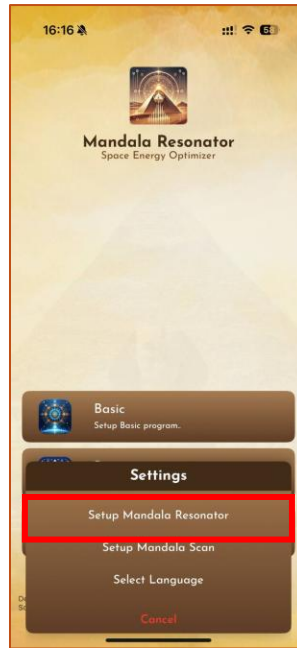

3.2 Pairing Bluetooth with Application

Tap the "Settings" icon at the bottom right, then select "Set Up Mandala Resonator". The app will search for nearby devices. Choose the displayed serial number to connect via Bluetooth.