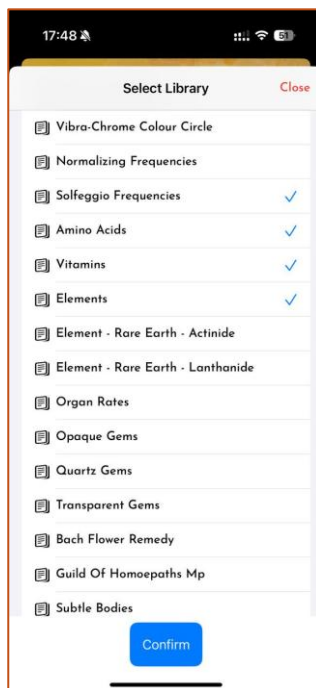

3.5.2 Select Library