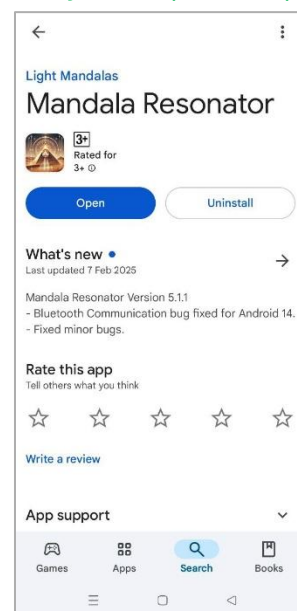

Play Store (Android)