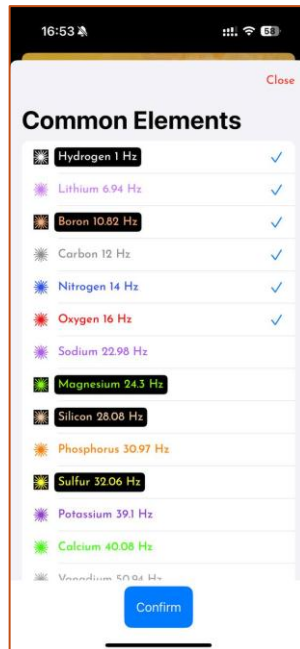

3.4 Preset

"Preset" allows users to customize frequency settings using the library or their own frequencies. Users can combine frequencies to create a preset.

3.4.1 Frequency Library