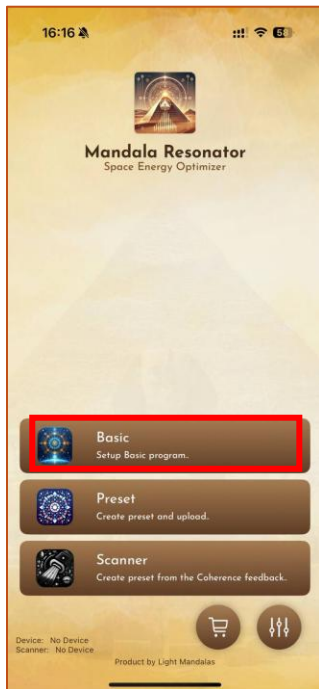

3.3 Basic Program

Harmonizing Mode:
Balances and unifies different energies, reducing conflict and creating a calmer, more stable atmosphere.

Energy Transfer:
Generates subtle, vortex-like fields that clear stagnant energies and encourage a fresh, flowing environment.