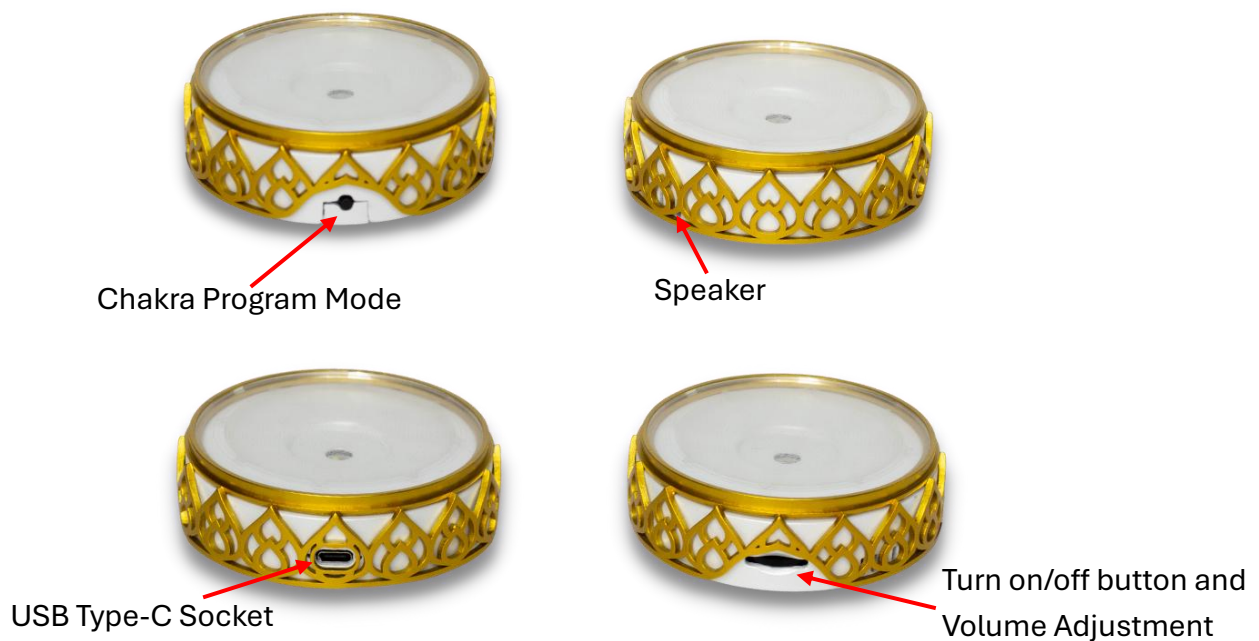

2. Technical Data

2.1 Specifications

Product name:	7Chakra Activator
Color:	White / Gold
Material:	Plastic ABS + Glass
Input Voltage:	DC 5V / 2A
Charging Interface:	USB Type-C
Battery Type:	Built-in 3.7V 1000mAh Li-Po Battery
Light LED:	RGBUV 18W
Red Wavelength:	220-225nm
Green Wavelength:	520-525nm
Blue Wavelength:	460-465nm
UV Wavelength:	400-430nm
Frequency:	998Hz - 48600Hz – 171000Hz
Length:	90.24 mm.
Width:	90.24 mm.
Height:	26.35 mm.
Weight:	91 g.

2.2 Overview and Function